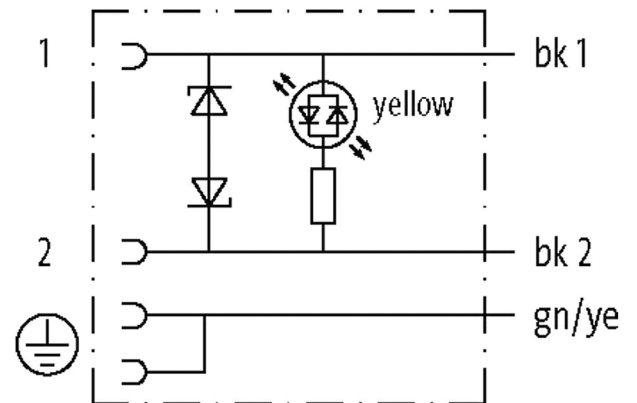

Product may differ from Image