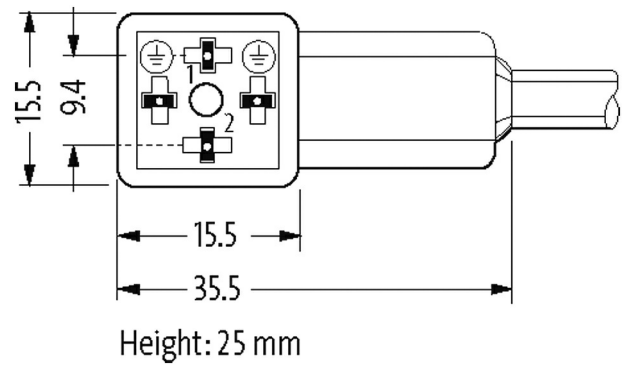

Product may differ from Image