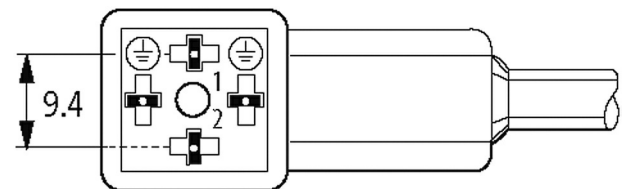

Product may differ from Image